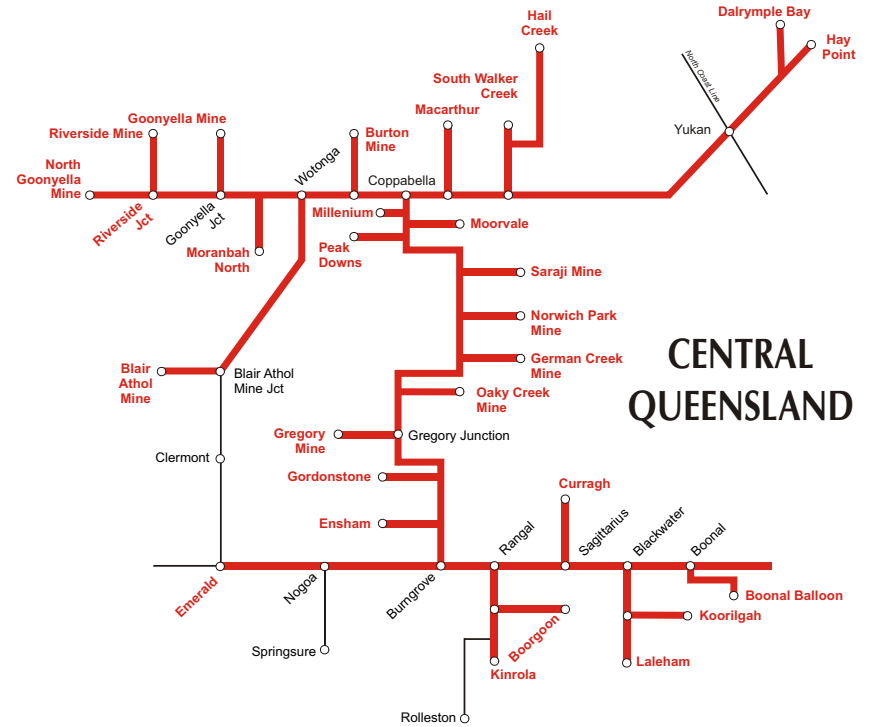

NETWORK ACCESS

RAIL SYSTEM ELECTRIFICATION

Legend :

- Electrified Railway
- Non-Electrified Railway

BRISBANE SUBURBAN